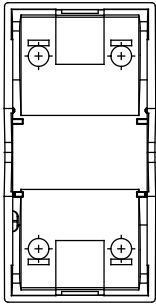

Wide range of control devices, sockets for power supply (conforming to national and international standards) signal pick-up, climate control, comfort management, technical alarm signalling and emergency lighting management. The ChoruSmart modular devices are available in five colours, glossy white, satin white, natural beige, satin black and lacquered titanium and in various sizes from 1/2, 1, 2 and 3 modules. Thanks to the mounting supports for rectangular, square and round boxes, endless combinations can be created with the ChoruSmart range of plates.

Category	Replaceable button key	Button key	Neutral
Symbol	DND+MUR	Colour	Satin White
Standard	EN 60669-1	Thermo-pressure with ball	125 °C
Glow Wire Test	850 °C	No. modules	1
Electrocod	140		

### DIMENSIONAL