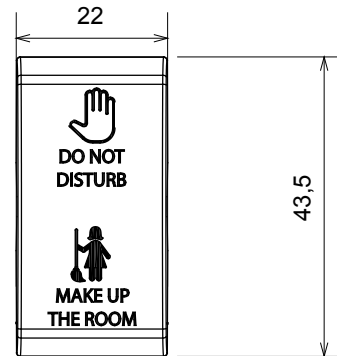

Wide range of control devices, sockets for power supply (conforming to national and international standards) signal pick-up, climate control, comfort management, technical alarm signalling and emergency lighting management. The ChoruSmart modular devices are available in five colours, glossy white, satin white, natural beige, satin black and lacquered titanium and in various sizes from 1/2, 1, 2 and 3 modules. Thanks to the mounting supports for rectangular, square and round boxes, endless combinations can be created with the ChoruSmart range of plates.

Category	Replaceable button key	Button key	Neutral
Symbol	DND+MUR	Colour	Satin White
Standard	EN 60669-1	Thermo-pressure with ball	125 °C
Glow Wire Test	850 °C	No. modules	1
Electrocod	140		

### DIMENSIONAL