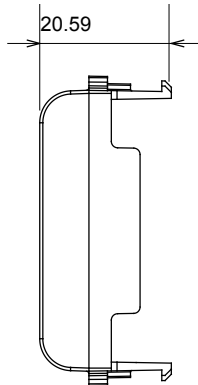

Wide range of control devices, sockets for power supply (conforming to national and international standards) signal pick-up, climate control, comfort management, technical alarm signalling and emergency lighting management. The ChoruSmart modular devices are available in five colours, glossy white, satin white, natural beige, satin black and lacquered titanium and in various sizes from 1/2, 1, 2 and 3 modules. Thanks to the mounting supports for rectangular, square and round boxes, endless combinations can be created with the ChoruSmart range of plates.

Category	Blanking module	Colour	Ivory
Description	1/2 module	Standard	EN 60669-1
Thermo-pressure with ball	125 °C	Glow Wire Test	850 °C
No. modules	1/2	Material	Technopolymer

### DIMENSIONAL