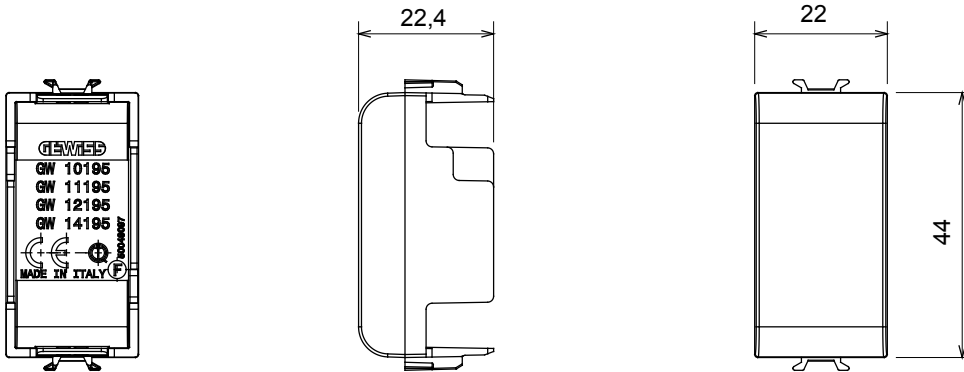

Accessory for ChoruSmart connected devices: allows you to install the retractable devices in the supports.

Category	Blanking module	Symbol	Radio frequency
Colour	Satin White	Description	1 module
Standard	EN 60669-1	Thermo-pressure with ball	125 °C
Glow Wire Test	850 °C	Suitable for	Contacts interfaces, Zigbee actuators
No. modules	1	Material	Technopolymer
Electrocod	0100		

DIMENSIONAL

TECHNICAL SYMBOLOGY

STANDARDS/APPROVALS