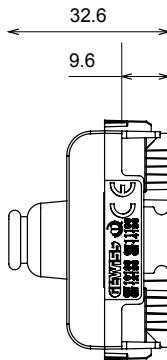

DIMENSIONAL