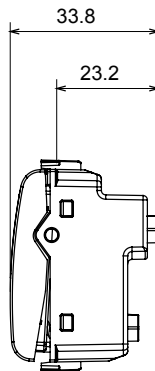

Wide range of control devices, sockets for power supply (conforming to national and international standards) signal pick-up, climate control, comfort management, technical alarm signalling and emergency lighting management. The ChoruSmart modular devices are available in five colours, glossy white, satin white, natural beige, satin black and lacquered titanium and in various sizes from 1/2, 1, 2 and 3 modules. Thanks to the mounting supports for rectangular, square and round boxes, endless combinations can be created with the ChoruSmart range of plates.

Category	Blanking module with cable output	Colour	Glossy Titanium
Description	2 modules	Standard	EN 60669-1
Thermo-pressure with ball	125 °C	Glow Wire Test	850 °C
No. modules	2	Material	Technopolymer
Electrocod	0100		

### DIMENSIONAL