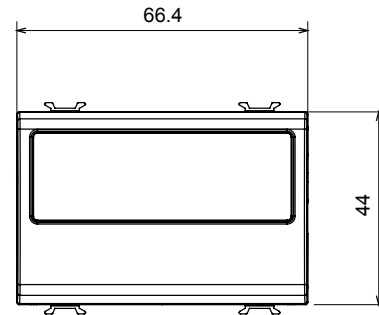

Wide range of control devices, sockets for power supply (conforming to national and international standards) signal pick-up, climate control, comfort management, technical alarm signalling and emergency lighting management. The ChoruSmart modular devices are available in five colours, glossy white, satin white, natural beige, satin black and lacquered titanium and in various sizes from 1/2, 1, 2 and 3 modules. Thanks to the mounting supports for rectangular, square and round boxes, endless combinations can be created with the ChoruSmart range of plates.

Category	Blanking module with cable output	Colour	Glossy Titanium
Description	2 modules	Standard	EN 60669-1
Thermo-pressure with ball	125 °C	Glow Wire Test	850 °C
No. modules	2	Material	Technopolymer
Electrocod	0100		

### DIMENSIONAL