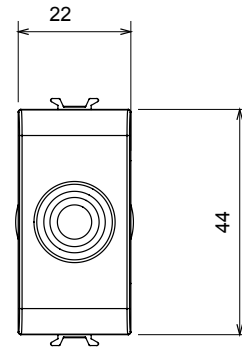

DIMENSIONAL