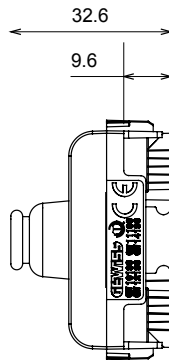

DIMENSIONAL