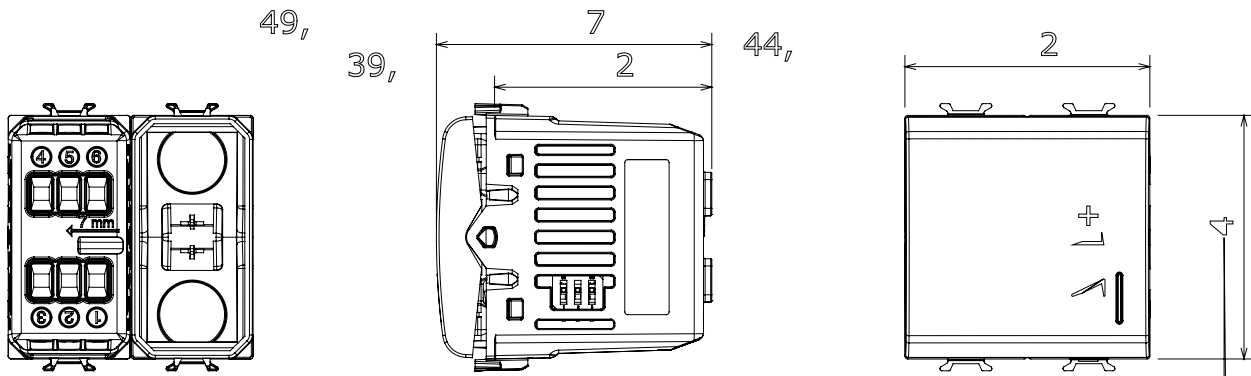

DIMENSIONAL