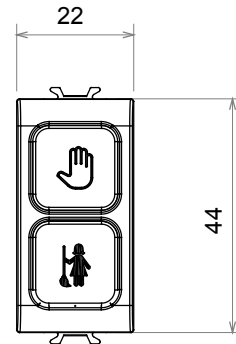

Wide range of control devices, sockets for power supply (conforming to national and international standards) signal pick-up, climate control, comfort management, technical alarm signalling and emergency lighting management. The ChoruSmart modular devices are available in five colours, glossy white, satin white, natural beige, satin black and lacquered titanium and in various sizes from 1/2, 1, 2 and 3 modules. Thanks to the mounting supports for rectangular, square and round boxes, endless combinations can be created with the ChoruSmart range of plates.

Category	Indicator lamp	Symbol	DND+MUR
Colour	Satin black	Diffuser colour	Opal diffuser
Standard	EN 62094-1	Thermo-pressure with ball	125 °C
Glow Wire Test	850 °C	No. modules	1
Electrocod	0781		

DIMENSIONAL