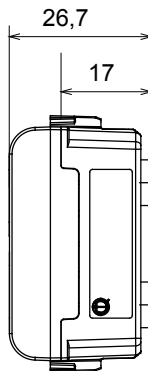

Wide range of control devices, sockets for power supply (conforming to national and international standards) signal pick-up, climate control, comfort management, technical alarm signalling and emergency lighting management. The ChoruSmart modular devices are available in five colours, glossy white, satin white, natural beige, satin black and lacquered titanium and in various sizes from 1/2, 1, 2 and 3 modules. Thanks to the mounting supports for rectangular, square and round boxes, endless combinations can be created with the ChoruSmart range of plates.

Category	Indicator lamp	Symbol	DND+MUR
Colour	Satin black	Diffuser colour	Opal diffuser
Standard	EN 62094-1	Thermo-pressure with ball	125 °C
Glow Wire Test	850 °C	No. modules	1
Electrocod	0781		

DIMENSIONAL