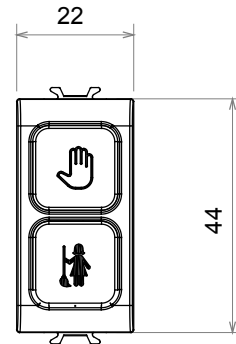

Wide range of control devices, sockets for power supply (conforming to national and international standards) signal pick-up, climate control, comfort management, technical alarm signalling and emergency lighting management. The ChoruSmart modular devices are available in five colours, glossy white, satin white, natural beige, satin black and lacquered titanium and in various sizes from 1/2, 1, 2 and 3 modules. Thanks to the mounting supports for rectangular, square and round boxes, endless combinations can be created with the ChoruSmart range of plates.

Category	Indicator lamp	Symbol	DND+MUR
Colour	Satin White	Diffuser colour	Opal diffuser
Standard	EN 62094-1	Thermo-pressure with ball	125 °C
Glow Wire Test	850 °C	No. modules	1
Electrocod	0781		

DIMENSIONAL