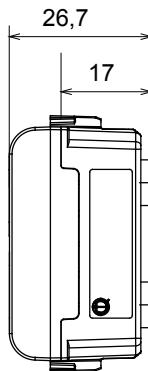

Wide range of control devices, sockets for power supply (conforming to national and international standards) signal pick-up, climate control, comfort management, technical alarm signalling and emergency lighting management. The ChoruSmart modular devices are available in five colours, glossy white, satin white, natural beige, satin black and lacquered titanium and in various sizes from 1/2, 1, 2 and 3 modules. Thanks to the mounting supports for rectangular, square and round boxes, endless combinations can be created with the ChoruSmart range of plates.

Category	Indicator lamp	Symbol	DND+MUR
Colour	Satin White	Diffuser colour	Opal diffuser
Standard	EN 62094-1	Thermo-pressure with ball	125 °C
Glow Wire Test	850 °C	No. modules	1
Electrocod	0781		

DIMENSIONAL