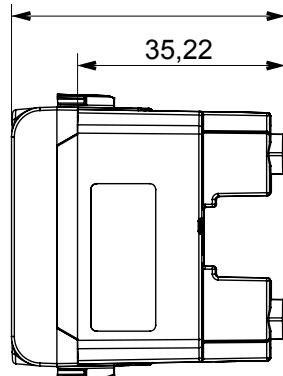

DIMENSIONAL

TECHNICAL SYMBOLOGY

STANDARDS/APPROVALS