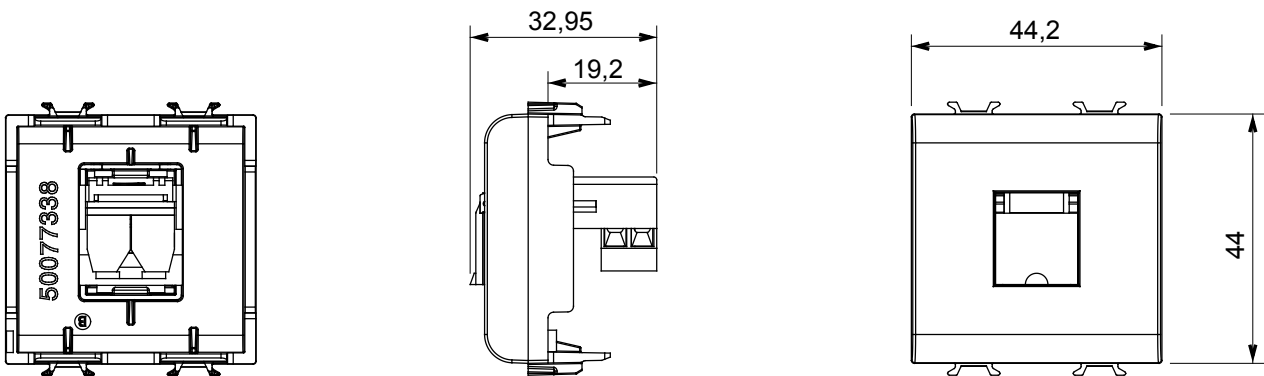

Wide range of control devices, sockets for power supply (conforming to national and international standards) signal pick-up, climate control, comfort management, technical alarm signalling and emergency lighting management. The ChoruSmart modular devices are available in five colours, glossy white, satin white, natural beige, satin black and lacquered titanium and in various sizes from 1/2, 1, 2 and 3 modules. Thanks to the mounting supports for rectangular, square and round boxes, endless combinations can be created with the ChoruSmart range of plates.

Category	Telephone socket-outlet	Description	RJ11
Colour	Satin black	Type	Screw-on terminals
Connection	Screw-on terminals	No. modules	2
Electrocod	3720	Material	Technopolymer

DIMENSIONAL

STANDARDS/APPROVALS