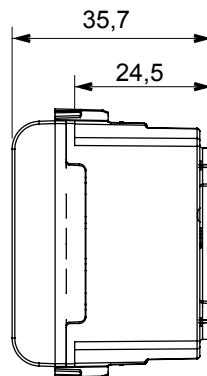

Wide range of control devices, sockets for power supply (conforming to national and international standards) signal pick-up, climate control, comfort management, technical alarm signalling and emergency lighting management. The ChoruSmart modular devices are available in five colours, glossy white, satin white, natural beige, satin black and lacquered titanium and in various sizes from 1/2, 1, 2 and 3 modules. Thanks to the mounting supports for rectangular, square and round boxes, endless combinations can be created with the ChoruSmart range of plates.

Category	SELV socket	Description	2P - 6A - 24V
Colour	Satin black	For plug pins	Ø 3 mm
No. modules	1	Electrocod	0131
Material	Technopolymer		

DIMENSIONAL

STANDARDS/APPROVALS