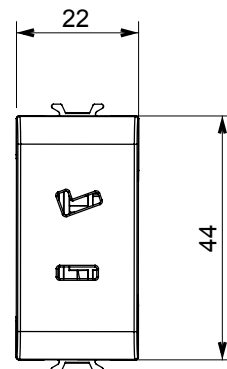

Wide range of control devices, sockets for power supply (conforming to national and international standards) signal pick-up, climate control, comfort management, technical alarm signalling and emergency lighting management. The ChoruSmart modular devices are available in five colours, glossy white, satin white, natural beige, satin black and lacquered titanium and in various sizes from 1/2, 1, 2 and 3 modules. Thanks to the mounting supports for rectangular, square and round boxes, endless combinations can be created with the ChoruSmart range of plates.

Category	SELV socket	Description	2P - 6A - 24V polarised
Colour	Satin black	For plug pins	Flat
No. modules	1	Electrocod	0131
Material	Technopolymer		

DIMENSIONAL

STANDARDS/APPROVALS