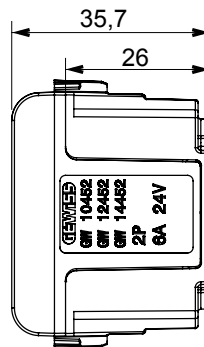

Wide range of control devices, sockets for power supply (conforming to national and international standards) signal pick-up, climate control, comfort management, technical alarm signalling and emergency lighting management. The ChoruSmart modular devices are available in five colours, glossy white, satin white, natural beige, satin black and lacquered titanium and in various sizes from 1/2, 1, 2 and 3 modules. Thanks to the mounting supports for rectangular, square and round boxes, endless combinations can be created with the ChoruSmart range of plates.

Category	SELV socket	Description	2P - 6A - 24V polarised
Colour	Satin black	For plug pins	Flat
No. modules	1	Electrocod	0131
Material	Technopolymer		

DIMENSIONAL

STANDARDS/APPROVALS