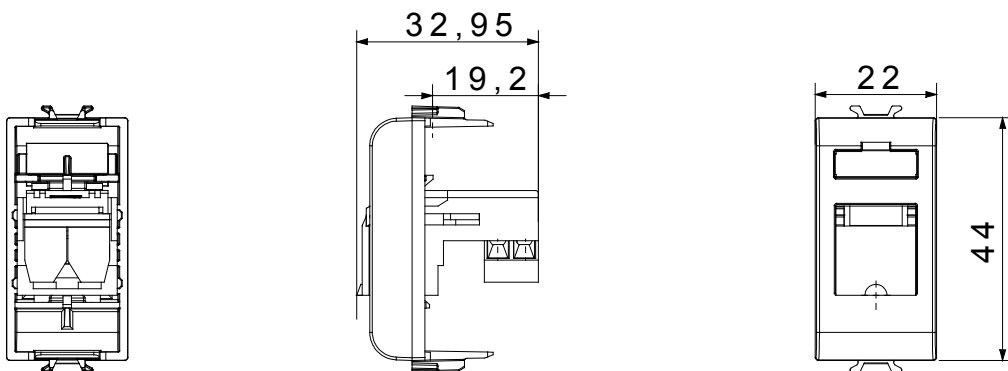

Wide range of control devices, sockets for power supply (conforming to national and international standards) signal pick-up, climate control, comfort management, technical alarm signalling and emergency lighting management. The ChoruSmart modular devices are available in five colours, glossy white, satin white, natural beige, satin black and lacquered titanium and in various sizes from 1/2, 1, 2 and 3 modules. Thanks to the mounting supports for rectangular, square and round boxes, endless combinations can be created with the ChoruSmart range of plates.

Category	Telephone socket-outlet	Description	RJ11
Colour	Ivory	Connection	Screw-on terminals
No. modules	1	Material	Technopolymer

### DIMENSIONAL