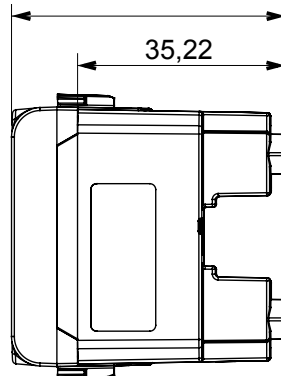

DIMENSIONAL

TECHNICAL SYMBOLOGY

STANDARDS/APPROVALS