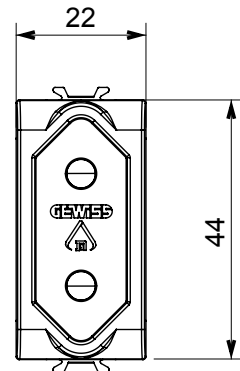

DIMENSIONAL