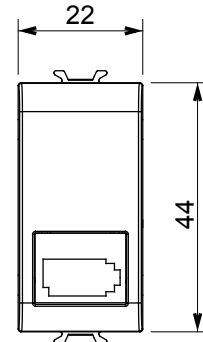

Wide range of control devices, sockets for power supply (conforming to national and international standards) signal pick-up, climate control, comfort management, technical alarm signalling and emergency lighting management. The ChoruSmart modular devices are available in five colours, glossy white, satin white, natural beige, satin black and lacquered titanium and in various sizes from 1/2, 1, 2 and 3 modules. Thanks to the mounting supports for rectangular, square and round boxes, endless combinations can be created with the ChoruSmart range of plates.

Category	Telephone socket-outlet	Description	6 contacts
Colour	Glossy Titanium	Standard	British
Connection	Screw-on terminals	No. modules	1
Electrocod	3720	Material	Technopolymer

DIMENSIONAL

STANDARDS/APPROVALS