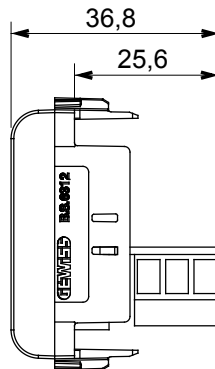

Wide range of control devices, sockets for power supply (conforming to national and international standards) signal pick-up, climate control, comfort management, technical alarm signalling and emergency lighting management. The ChoruSmart modular devices are available in five colours, glossy white, satin white, natural beige, satin black and lacquered titanium and in various sizes from 1/2, 1, 2 and 3 modules. Thanks to the mounting supports for rectangular, square and round boxes, endless combinations can be created with the ChoruSmart range of plates.

Category	Telephone socket-outlet	Description	6 contacts
Colour	Glossy Titanium	Standard	British
Connection	Screw-on terminals	No. modules	1
Electrocod	3720	Material	Technopolymer

DIMENSIONAL

STANDARDS/APPROVALS