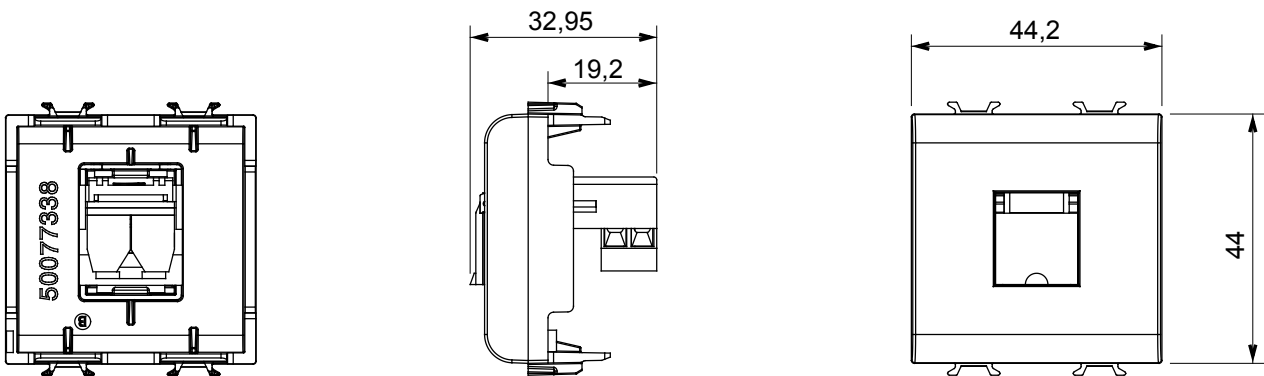

Wide range of control devices, sockets for power supply (conforming to national and international standards) signal pick-up, climate control, comfort management, technical alarm signalling and emergency lighting management. The ChoruSmart modular devices are available in five colours, glossy white, satin white, natural beige, satin black and lacquered titanium and in various sizes from 1/2, 1, 2 and 3 modules. Thanks to the mounting supports for rectangular, square and round boxes, endless combinations can be created with the ChoruSmart range of plates.

Category	Telephone socket-outlet	Description	RJ11
Colour	Glossy Titanium	Type	Screw-on terminals
Connection	Screw-on terminals	No. modules	2
Electrocod	3720	Material	Technopolymer

### DIMENSIONAL