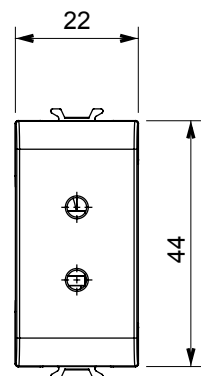

Wide range of control devices, sockets for power supply (conforming to national and international standards) signal pick-up, climate control, comfort management, technical alarm signalling and emergency lighting management. The ChoruSmart modular devices are available in five colours, glossy white, satin white, natural beige, satin black and lacquered titanium and in various sizes from 1/2, 1, 2 and 3 modules. Thanks to the mounting supports for rectangular, square and round boxes, endless combinations can be created with the ChoruSmart range of plates.

Category	SELV socket	Description	2P - 6A - 24V
Colour	Glossy Titanium	For plug pins	Ø 3 mm
No. modules	1	Electrocod	0131
Material	Technopolymer		

### DIMENSIONAL