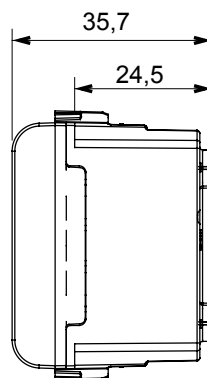

Wide range of control devices, sockets for power supply (conforming to national and international standards) signal pick-up, climate control, comfort management, technical alarm signalling and emergency lighting management. The ChoruSmart modular devices are available in five colours, glossy white, satin white, natural beige, satin black and lacquered titanium and in various sizes from 1/2, 1, 2 and 3 modules. Thanks to the mounting supports for rectangular, square and round boxes, endless combinations can be created with the ChoruSmart range of plates.

Category	SELV socket	Description	2P - 6A - 24V
Colour	Glossy Titanium	For plug pins	Ø 3 mm
No. modules	1	Electrocod	0131
Material	Technopolymer		

### DIMENSIONAL