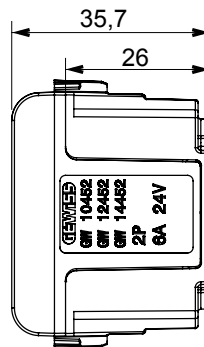

Wide range of control devices, sockets for power supply (conforming to national and international standards) signal pick-up, climate control, comfort management, technical alarm signalling and emergency lighting management. The ChoruSmart modular devices are available in five colours, glossy white, satin white, natural beige, satin black and lacquered titanium and in various sizes from 1/2, 1, 2 and 3 modules. Thanks to the mounting supports for rectangular, square and round boxes, endless combinations can be created with the ChoruSmart range of plates.

Category	SELV socket	Description	2P - 6A - 24V polarised
Colour	Glossy Titanium	For plug pins	Flat
No. modules	1	Electrocod	0131
Material	Technopolymer		

DIMENSIONAL

STANDARDS/APPROVALS