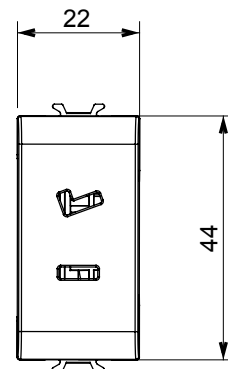

Wide range of control devices, sockets for power supply (conforming to national and international standards) signal pick-up, climate control, comfort management, technical alarm signalling and emergency lighting management. The ChoruSmart modular devices are available in five colours, glossy white, satin white, natural beige, satin black and lacquered titanium and in various sizes from 1/2, 1, 2 and 3 modules. Thanks to the mounting supports for rectangular, square and round boxes, endless combinations can be created with the ChoruSmart range of plates.

Category	SELV socket	Description	2P - 6A - 24V polarised
Colour	Glossy Titanium	For plug pins	Flat
No. modules	1	Electrocod	0131
Material	Technopolymer		

DIMENSIONAL

STANDARDS/APPROVALS