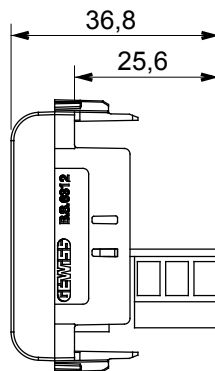

Wide range of control devices, sockets for power supply (conforming to national and international standards) signal pick-up, climate control, comfort management, technical alarm signalling and emergency lighting management. The ChoruSmart modular devices are available in five colours, glossy white, satin white, natural beige, satin black and lacquered titanium and in various sizes from 1/2, 1, 2 and 3 modules. Thanks to the mounting supports for rectangular, square and round boxes, endless combinations can be created with the ChoruSmart range of plates.

Category	Telephone socket-outlet	Description	6 contacts
Colour	Glossy white	Standard	British
Connection	Screw-on terminals	No. modules	1
Electrocod	3721	Material	Technopolymer

### DIMENSIONAL