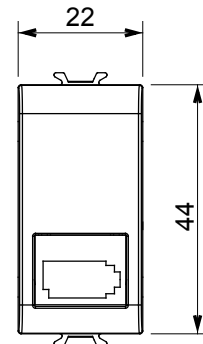

Wide range of control devices, sockets for power supply (conforming to national and international standards) signal pick-up, climate control, comfort management, technical alarm signalling and emergency lighting management. The ChoruSmart modular devices are available in five colours, glossy white, satin white, natural beige, satin black and lacquered titanium and in various sizes from 1/2, 1, 2 and 3 modules. Thanks to the mounting supports for rectangular, square and round boxes, endless combinations can be created with the ChoruSmart range of plates.

Category	Telephone socket-outlet	Description	6 contacts
Colour	Glossy white	Standard	British
Connection	Screw-on terminals	No. modules	1
Electrocod	3721	Material	Technopolymer

### DIMENSIONAL