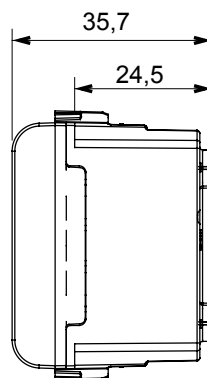

Wide range of control devices, sockets for power supply (conforming to national and international standards) signal pick-up, climate control, comfort management, technical alarm signalling and emergency lighting management. The ChoruSmart modular devices are available in five colours, glossy white, satin white, natural beige, satin black and lacquered titanium and in various sizes from 1/2, 1, 2 and 3 modules. Thanks to the mounting supports for rectangular, square and round boxes, endless combinations can be created with the ChoruSmart range of plates.

Category	SELV socket	Description	2P - 6A - 24V
Colour	Glossy white	For plug pins	Ø 3 mm
No. modules	1	Electrocod	0131
Material	Technopolymer		

DIMENSIONAL

STANDARDS/APPROVALS