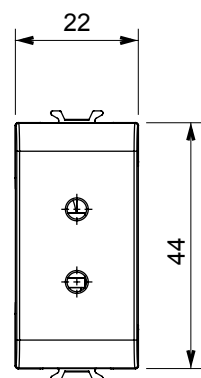

Wide range of control devices, sockets for power supply (conforming to national and international standards) signal pick-up, climate control, comfort management, technical alarm signalling and emergency lighting management. The ChoruSmart modular devices are available in five colours, glossy white, satin white, natural beige, satin black and lacquered titanium and in various sizes from 1/2, 1, 2 and 3 modules. Thanks to the mounting supports for rectangular, square and round boxes, endless combinations can be created with the ChoruSmart range of plates.

Category	SELV socket	Description	2P - 6A - 24V
Colour	Glossy white	For plug pins	Ø 3 mm
No. modules	1	Electrocod	0131
Material	Technopolymer		

DIMENSIONAL

STANDARDS/APPROVALS