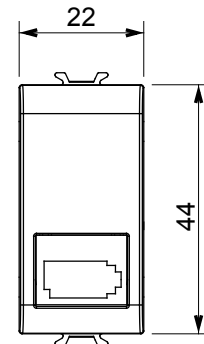

Wide range of control devices, sockets for power supply (conforming to national and international standards) signal pick-up, climate control, comfort management, technical alarm signalling and emergency lighting management. The ChoruSmart modular devices are available in five colours, glossy white, satin white, natural beige, satin black and lacquered titanium and in various sizes from 1/2, 1, 2 and 3 modules. Thanks to the mounting supports for rectangular, square and round boxes, endless combinations can be created with the ChoruSmart range of plates.

Category	Telephone socket-outlet	Description	6 contacts
Colour	Natural satin beige	Standard	British
Connection	Screw-on terminals	No. modules	1
Electrocod	3721	Material	Technopolymer

### DIMENSIONAL