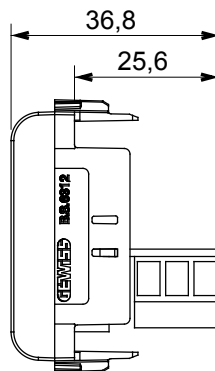

Wide range of control devices, sockets for power supply (conforming to national and international standards) signal pick-up, climate control, comfort management, technical alarm signalling and emergency lighting management. The ChoruSmart modular devices are available in five colours, glossy white, satin white, natural beige, satin black and lacquered titanium and in various sizes from 1/2, 1, 2 and 3 modules. Thanks to the mounting supports for rectangular, square and round boxes, endless combinations can be created with the ChoruSmart range of plates.

Category	Telephone socket-outlet	Description	6 contacts
Colour	Natural satin beige	Standard	British
Connection	Screw-on terminals	No. modules	1
Electrocod	3721	Material	Technopolymer

### DIMENSIONAL