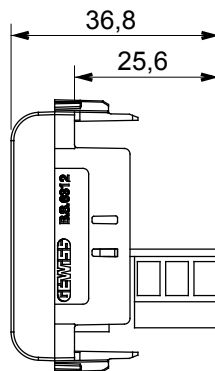

Wide range of control devices, sockets for power supply (conforming to national and international standards) signal pick-up, climate control, comfort management, technical alarm signalling and emergency lighting management. The ChoruSmart modular devices are available in five colours, glossy white, satin white, natural beige, satin black and lacquered titanium and in various sizes from 1/2, 1, 2 and 3 modules. Thanks to the mounting supports for rectangular, square and round boxes, endless combinations can be created with the ChoruSmart range of plates.

Category	Telephone socket-outlet	Description	6 contacts
Colour	Satin White	Standard	British
Connection	Screw-on terminals	No. modules	1
Electrocod	3721	Material	Technopolymer

DIMENSIONAL

STANDARDS/APPROVALS