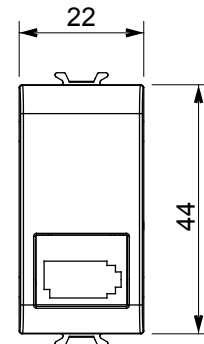

Wide range of control devices, sockets for power supply (conforming to national and international standards) signal pick-up, climate control, comfort management, technical alarm signalling and emergency lighting management. The ChoruSmart modular devices are available in five colours, glossy white, satin white, natural beige, satin black and lacquered titanium and in various sizes from 1/2, 1, 2 and 3 modules. Thanks to the mounting supports for rectangular, square and round boxes, endless combinations can be created with the ChoruSmart range of plates.

Category	Telephone socket-outlet	Description	6 contacts
Colour	Satin White	Standard	British
Connection	Screw-on terminals	No. modules	1
Electrocod	3721	Material	Technopolymer

DIMENSIONAL

STANDARDS/APPROVALS