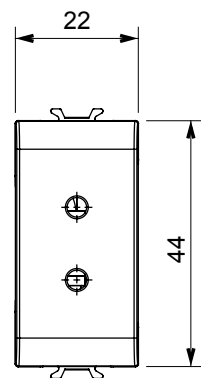

Wide range of control devices, sockets for power supply (conforming to national and international standards) signal pick-up, climate control, comfort management, technical alarm signalling and emergency lighting management. The ChoruSmart modular devices are available in five colours, glossy white, satin white, natural beige, satin black and lacquered titanium and in various sizes from 1/2, 1, 2 and 3 modules. Thanks to the mounting supports for rectangular, square and round boxes, endless combinations can be created with the ChoruSmart range of plates.

Category	SELV socket	Description	2P - 6A - 24V
Colour	Satin White	For plug pins	Ø 3 mm
No. modules	1	Electrocod	0131
Material	Technopolymer		

#### DIMENSIONAL