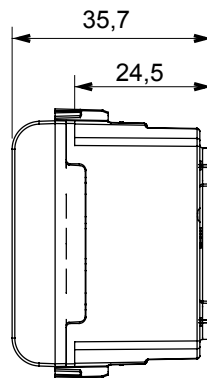

Wide range of control devices, sockets for power supply (conforming to national and international standards) signal pick-up, climate control, comfort management, technical alarm signalling and emergency lighting management. The ChoruSmart modular devices are available in five colours, glossy white, satin white, natural beige, satin black and lacquered titanium and in various sizes from 1/2, 1, 2 and 3 modules. Thanks to the mounting supports for rectangular, square and round boxes, endless combinations can be created with the ChoruSmart range of plates.

Category	SELV socket	Description	2P - 6A - 24V
Colour	Satin White	For plug pins	Ø 3 mm
No. modules	1	Electrocod	0131
Material	Technopolymer		

#### DIMENSIONAL