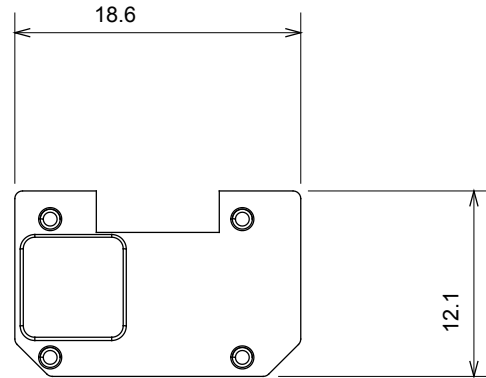

Wide range of control devices, sockets for power supply (conforming to national and international standards) signal pick-up, climate control, comfort management, technical alarm signalling and emergency lighting management. The ChoruSmart modular devices are available in five colours, glossy white, satin white, natural beige, satin black and lacquered titanium and in various sizes from 1/2, 1, 2 and 3 modules. Thanks to the mounting supports for rectangular, square and round boxes, endless combinations can be created with the ChoruSmart range of plates.

Category	Interchangeable symbol	Type	Illuminable
Colour	Transparent	Standard	EN 60669-1
Thermo-pressure with ball	125 °C	Glow Wire Test	850 °C
Suitable for	Numerical services	Symbol	Three
Material	Technopolymer	Electrocod	0130

DIMENSIONAL

TECHNICAL SYMBOLOGY

STANDARDS/APPROVALS