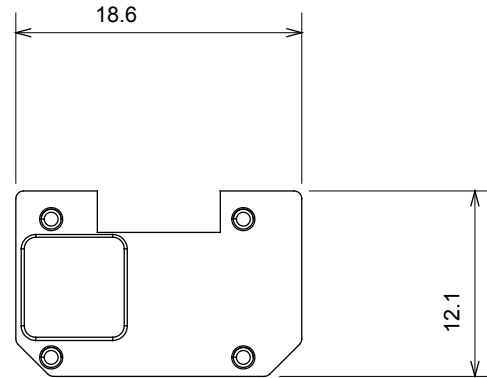

Wide range of control devices, sockets for power supply (conforming to national and international standards) signal pick-up, climate control, comfort management, technical alarm signalling and emergency lighting management. The ChoruSmart modular devices are available in five colours, glossy white, satin white, natural beige, satin black and lacquered titanium and in various sizes from 1/2, 1, 2 and 3 modules. Thanks to the mounting supports for rectangular, square and round boxes, endless combinations can be created with the ChoruSmart range of plates.

Category	Interchangeable symbol	Type	Illuminable
Colour	Transparent	Standard	EN 60669-1
Thermo-pressure with ball	125 °C	Glow Wire Test	850 °C
Suitable for	Numerical services	Symbol	Zero
Material	Technopolymer	Electrocod	0130

DIMENSIONAL

TECHNICAL SYMBOLOGY

STANDARDS/APPROVALS