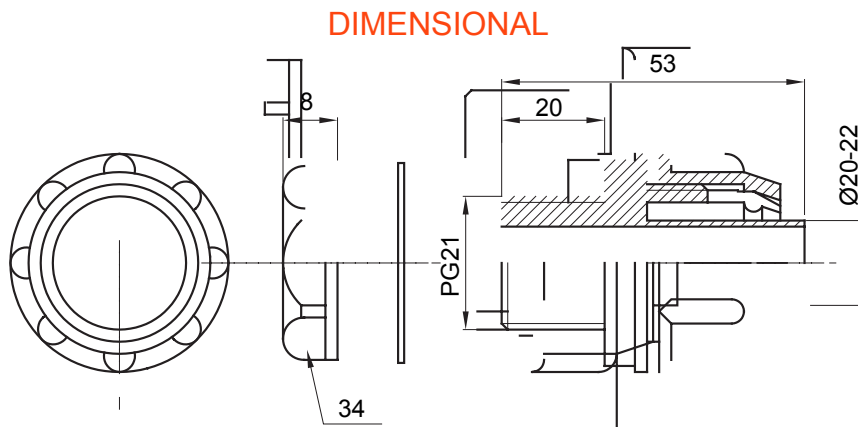

Straight and revolving coupling device for sheath with IP54 protection degree.

Colour	Grey RAL 7035	IP degree	IP54
PG pitch	21	Sheath Ø (mm)	20-22
Type	Fixed	Electrocod	210

TECHNICAL SYMBOLOGY

IP

IP54

STANDARDS/APPROVALS