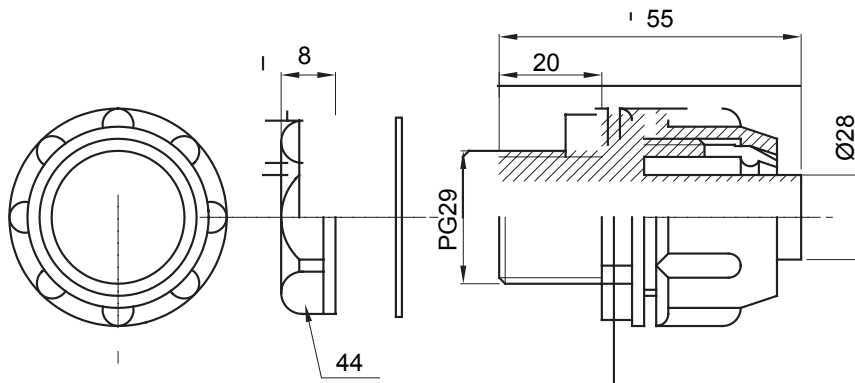

Straight and revolving coupling device for sheath with IP54 protection degree.

Colour	Grey RAL 7035	IP degree	IP54
PG pitch	29	Sheath Ø (mm)	28
Type	Fixed	Electrocod	210

DIMENSIONAL

TECHNICAL SYMBOLOGY

IP