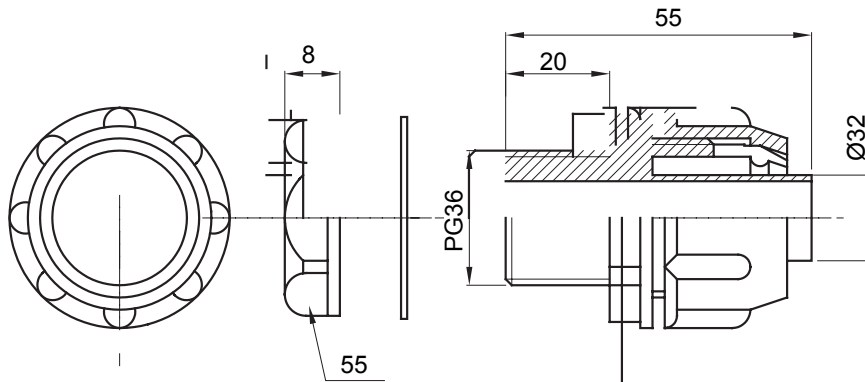

Straight and revolving coupling device for sheath with IP54 protection degree.

Colour	Grey RAL 7035	IP degree	IP54
PG pitch	36	Sheath Ø (mm)	32
Type	Fixed	Electrocod	210

DIMENSIONAL

TECHNICAL SYMBOLOGY

IP