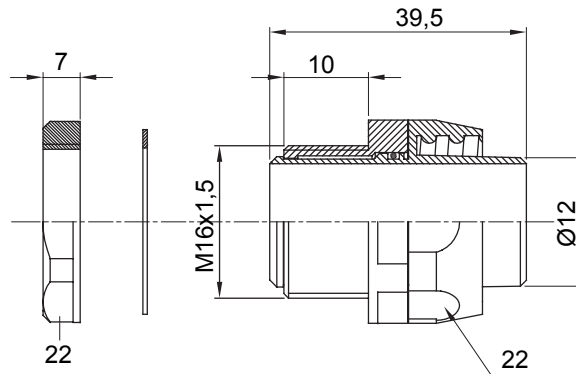

Straight and revolving coupling device for sheath with IP54 protection degree.

Colour	Grey RAL 7035	IP degree	IP54
ISO pitch	M 16x1.5	Sheath Ø (mm)	12
Type	Revolving	Electrocod	210

DIMENSIONAL

TECHNICAL SYMBOLOGY