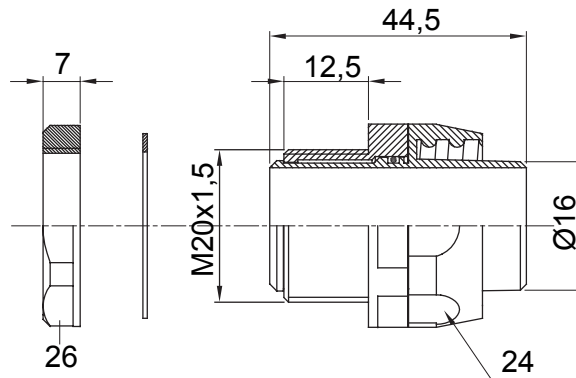

Straight and revolving coupling device for sheath with IP54 protection degree.

Colour	Grey RAL 7035	IP degree	IP54
ISO pitch	M 20x1.5	Sheath Ø (mm)	16
Type of pitch	M20	Type	Revolving
Electrocod	210		

DIMENSIONAL