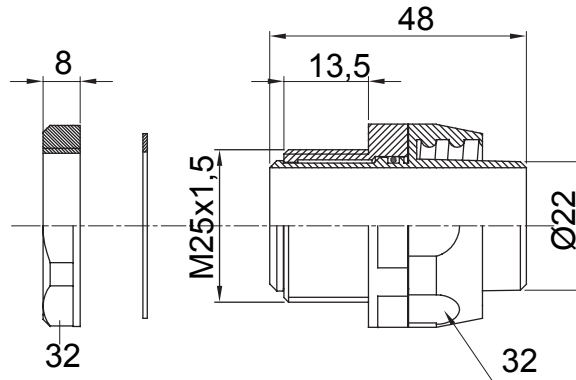

Straight and revolving coupling device for sheath with IP54 protection degree.

Colour	Grey RAL 7035	IP degree	IP54
ISO pitch	M 25x1.5	Sheath Ø (mm)	22
Type	Revolving	Electrocod	210

DIMENSIONAL

TECHNICAL SYMBOLOGY