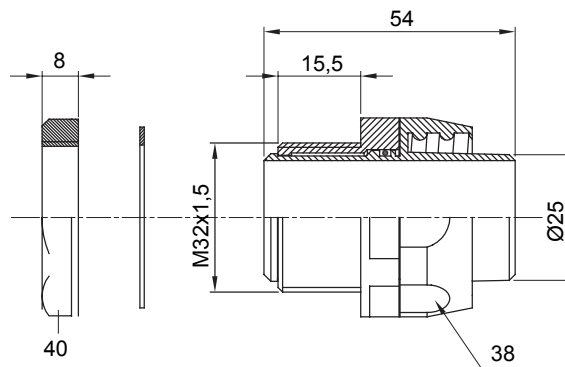

Straight and revolving coupling device for sheath with IP54 protection degree.

Colour	Grey RAL 7035	IP degree	IP54
ISO pitch	M 32x1.5	Sheath Ø (mm)	25
Type of pitch	M32	Type	Revolving
Electrocod	210		

DIMENSIONAL