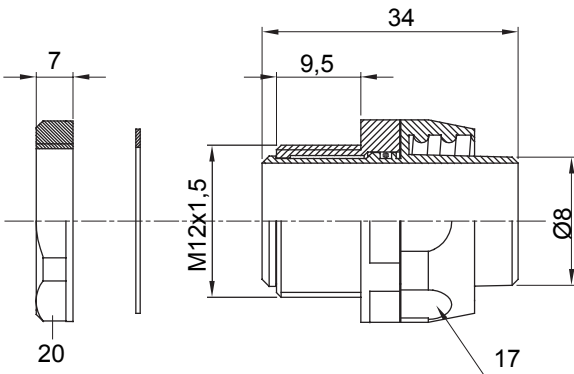

Straight and revolving coupling device for sheath with IP54 protection degree.

Colour	Black RAL 9005	IP degree	IP54
ISO pitch	M 12x1.5	Sheath Ø (mm)	8
Type	Revolving	Electrocod	210

DIMENSIONAL

TECHNICAL SYMBOLOGY