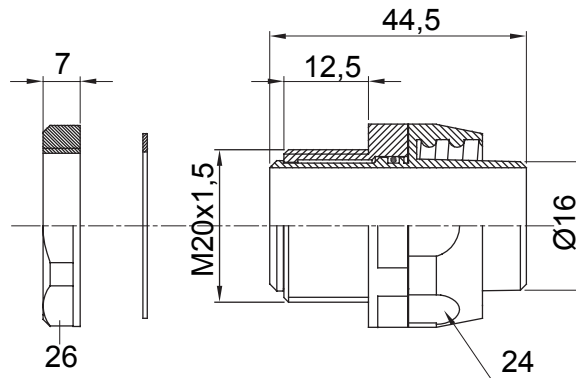

Straight and revolving coupling device for sheath with IP54 protection degree.

Colour	Black RAL 9005	IP degree	IP54
ISO pitch	M 20x1.5	Sheath Ø (mm)	16
Type	Revolving	Electrocod	210

DIMENSIONAL

TECHNICAL SYMBOLOGY