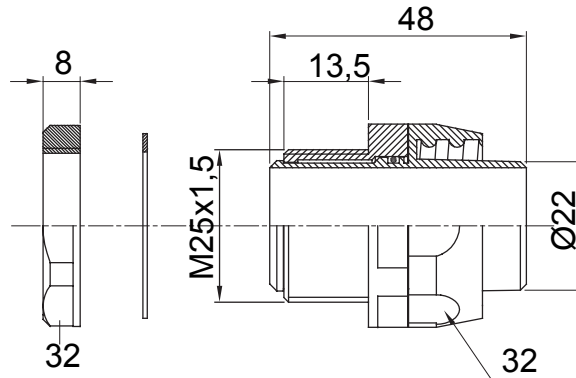

Straight and revolving coupling device for sheath with IP54 protection degree.

Colour	Black RAL 9005	IP degree	IP54
ISO pitch	M 25x1.5	Sheath Ø (mm)	22
Type	Revolving	Electrocod	210

DIMENSIONAL

TECHNICAL SYMBOLOGY