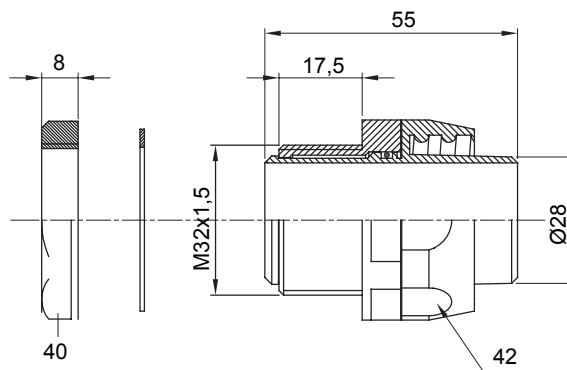

Straight and revolving coupling device for sheath with IP54 protection degree.

Colour	Black RAL 9005	IP degree	IP54
ISO pitch	M 32x1.5	Sheath Ø (mm)	28
Type	Revolving	Electrocod	210

DIMENSIONAL

TECHNICAL SYMBOLOGY