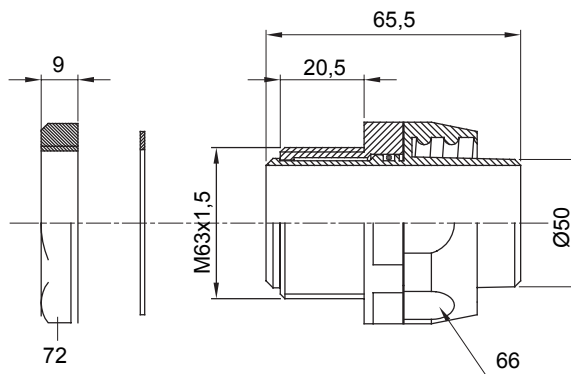

Straight and revolving coupling device for sheath with IP54 protection degree.

Colour	Black RAL 9005	IP degree	IP54
ISO pitch	M 63x1.5	Sheath Ø (mm)	50
Type	Revolving	Electrocod	210

### DIMENSIONAL