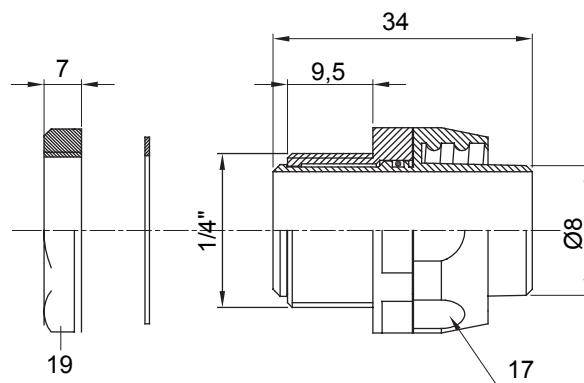

Straight and revolving coupling device for sheath with IP54 protection degree.

Colour	Grey RAL 7035	IP degree	IP54
GAS pitch	1/4"	Sheath Ø (mm)	8
Type	Revolving	Electrocod	210

DIMENSIONAL

TECHNICAL SYMBOLOGY