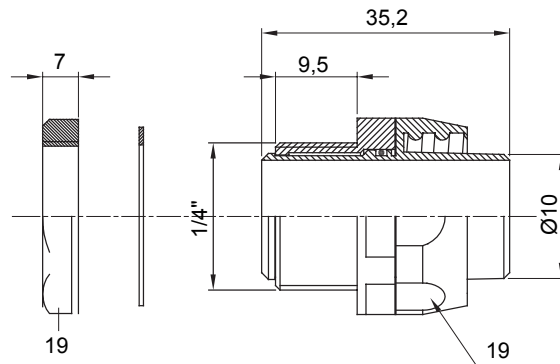

Straight and revolving coupling device for sheath with IP54 protection degree.

Colour	Grey RAL 7035	IP degree	IP54
GAS pitch	1/4"	Sheath Ø (mm)	10
Type	Revolving	Electrocod	210

DIMENSIONAL

TECHNICAL SYMBOLOGY