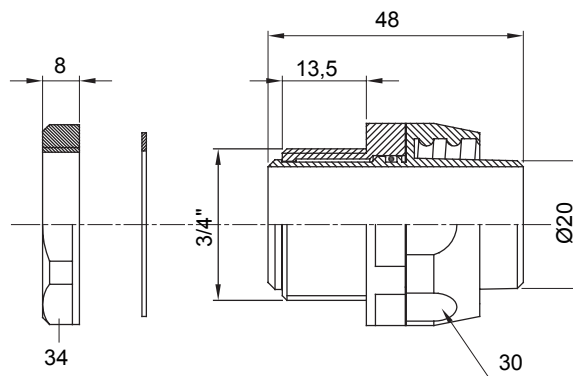

Straight and revolving coupling device for sheath with IP54 protection degree.

Colour	Grey RAL 7035	IP degree	IP54
GAS pitch	3/4"	Sheath Ø (mm)	20
Type	Revolving	Electrocod	210

### DIMENSIONAL