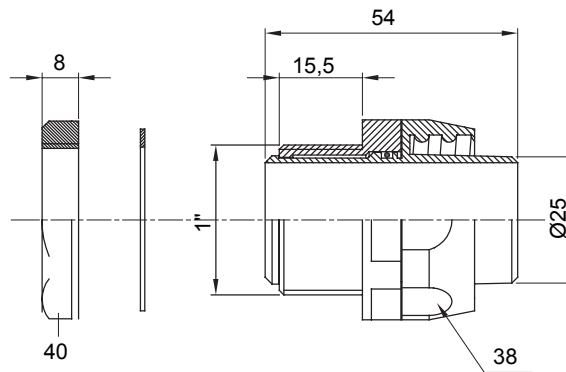

Straight and revolving coupling device for sheath with IP54 protection degree.

Colour	Grey RAL 7035	IP degree	IP54
GAS pitch	1"	Sheath Ø (mm)	25
Type	Revolving	Electrocod	210

DIMENSIONAL

TECHNICAL SYMBOLOGY