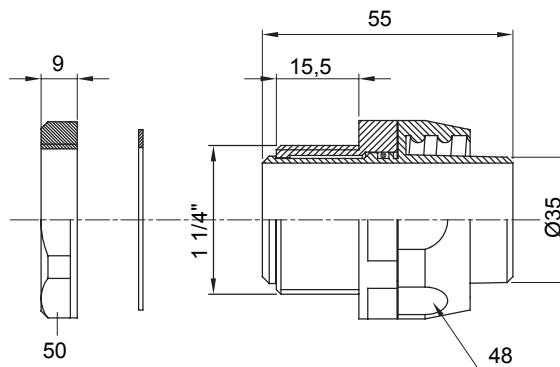

Straight and revolving coupling device for sheath with IP54 protection degree.

| | | | |
|-----------|---------------|---------------|------|
| Colour | Grey RAL 7035 | IP degree | IP54 |
| GAS pitch | 1 1/4" | Sheath Ø (mm) | 35 |
| Type | Revolving | Electrocod | 210 |

DIMENSIONAL

TECHNICAL SYMBOLOGY

IP

IP54

STANDARDS/APPROVALS