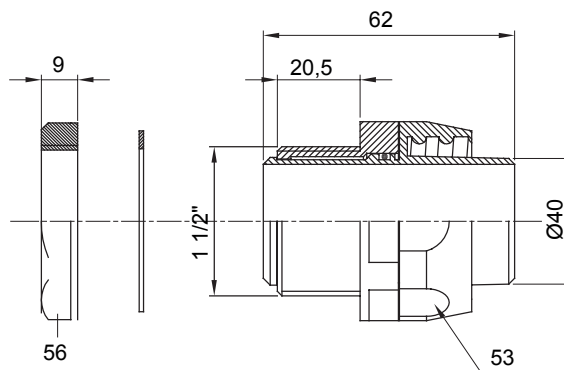

Straight and revolving coupling device for sheath with IP54 protection degree.

Colour	Grey RAL 7035	IP degree	IP54
GAS pitch	1 1/2"	Sheath Ø (mm)	40
Type	Revolving	Electrocod	210

DIMENSIONAL

TECHNICAL SYMBOLOGY