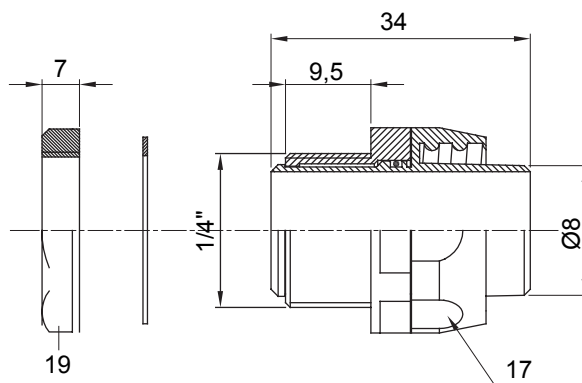

Straight and revolving coupling device for sheath with IP54 protection degree.

Colour	Black RAL 9005	IP degree	IP54
GAS pitch	1/4"	Sheath Ø (mm)	8
Type	Revolving	Electrocod	210

### DIMENSIONAL