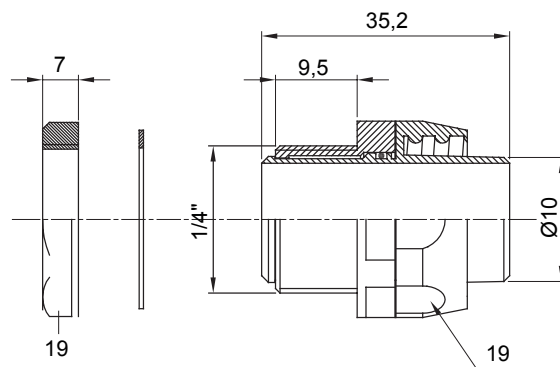

Straight and revolving coupling device for sheath with IP54 protection degree.

Colour	Black RAL 9005	IP degree	IP54
GAS pitch	1/4"	Sheath Ø (mm)	10
Type	Revolving	Electrocod	210

DIMENSIONAL

TECHNICAL SYMBOLOGY