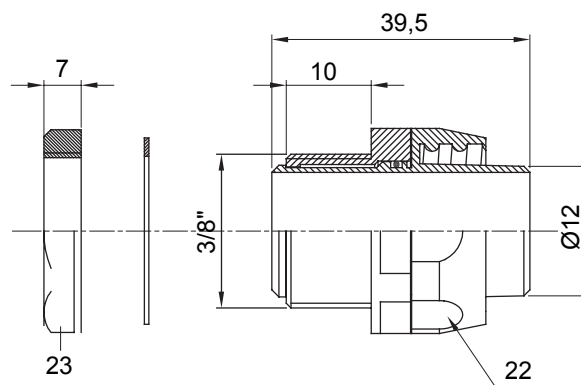

Straight and revolving coupling device for sheath with IP54 protection degree.

| | | | |
|-----------|----------------|---------------|------|
| Colour | Black RAL 9005 | IP degree | IP54 |
| GAS pitch | 3/8" | Sheath Ø (mm) | 12 |
| Type | Revolving | Electrocod | 210 |

DIMENSIONAL

TECHNICAL SYMBOLOGY

IP

IP54

STANDARDS/APPROVALS