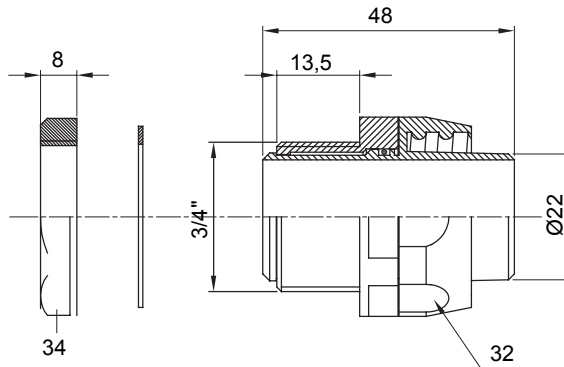

Straight and revolving coupling device for sheath with IP54 protection degree.

Colour	Black RAL 9005	IP degree	IP54
GAS pitch	3/4"	Sheath Ø (mm)	22
Type	Revolving	Electrocod	210

DIMENSIONAL

TECHNICAL SYMBOLOGY