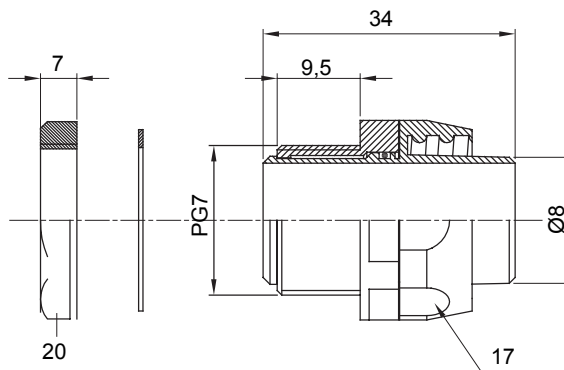

Straight and revolving coupling device for sheath with IP54 protection degree.

| | | | |
|----------|---------------|---------------|------|
| Colour | Grey RAL 7035 | IP degree | IP54 |
| PG pitch | 7 | Sheath Ø (mm) | 8 |
| Type | Revolving | Electrocod | 210 |

DIMENSIONAL

TECHNICAL SYMBOLOGY

IP

IP54

STANDARDS/APPROVALS