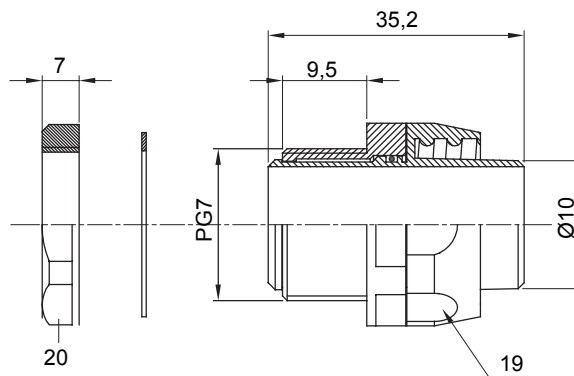

Straight and revolving coupling device for sheath with IP54 protection degree.

Colour	Grey RAL 7035	IP degree	IP54
PG pitch	7	Sheath Ø (mm)	10
Type	Revolving	Electrocod	210

### DIMENSIONAL